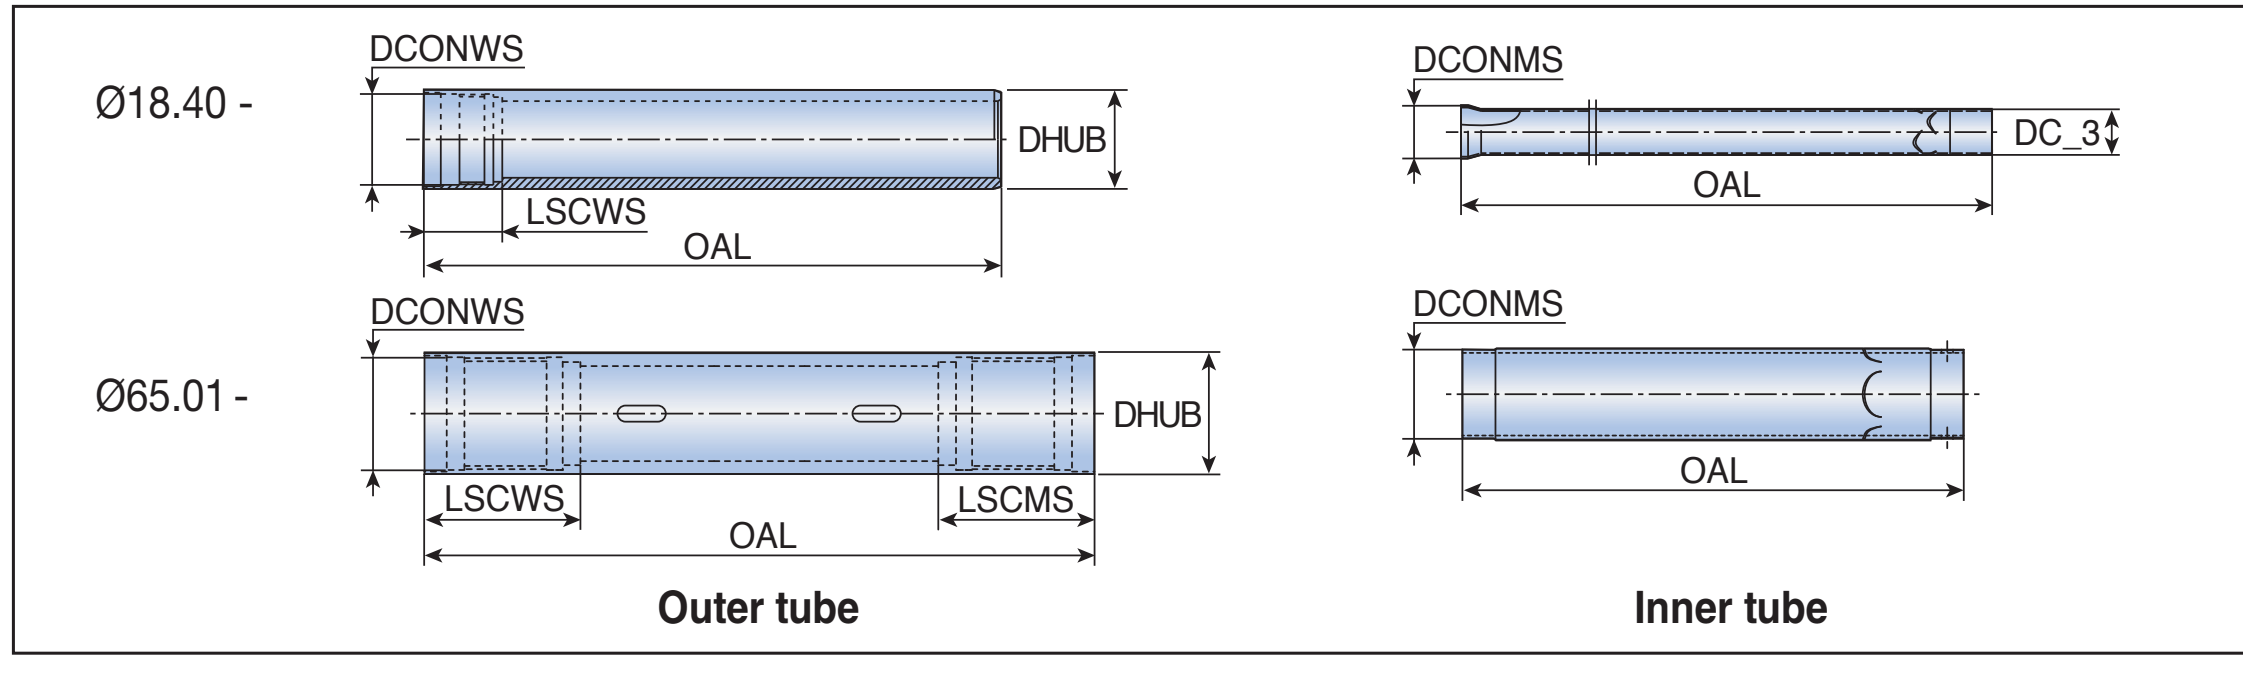

- ▶ Please indicate overall length (OAL) when ordering

BTSO

Single tube

- Inner single start thread

Designation	DC	Dimension (mm)		
		DCONMS	DCONWS	LSCWS
BTSO 071	8.00-8.99	7.1	6.0	13.5
083	9.00-9.99	8.3	7.2	13.5
090	10.00-10.99	9.0	7.6	13.5
100	11.00-11.99	10.0	8.6	13.5
110	12.00-13.49	11.0	9.1	13.5
120	13.50-14.79	12.0	10.8	13.5

BTDO / BTDI

Double tube

DC	Outer tube	Dimension (mm)			Inner tube	Dimension (mm)	
		DHUB	DCONWS	LSCWS		DCONMS	DC_3
18.40-20.00	BTDO 018	18.0	16	27.5	BTDI 012	12	10
20.01-21.80	019.5	19.5	18	30	014	14	12
21.81-24.10	021.5	21.5	19.5	30	015	15	13
24.11-26.40	023.5	23.5	21	30	016	16	14
26.41-28.70	026	26.0	23.5	33	018	18	16
28.71-31.00	028	28.0	25.5	33	020	20	18
31.01-33.30	030.5	30.5	28	33	022	22	20
33.31-36.20	033	33.0	30	40	024	24	22
36.21-39.60	035.5	35.5	33	40	026	26	24
39.61-43.00	039	39.0	36	40	029	29	27
43.01-47.00	042.5	42.5	39	40	032	32	30
47.01-51.70	046.5	46.5	43	44	035	35	32
51.71-56.20	051	51.0	47	44	039	39	36
56.21-65.00	055.5	55.5	51	44	043A	43	40
65.01-69.99	056	56.0	52	75	043B	40	-
70.00-72.99	062	62.0	58	75	048	44	-
73.00-79.99	068	68.0	63	75	053	48	-
80.00-86.99	075	75.0	70	97	059	54	-
87.00-99.99	082	82.0	77	97	066	60	-
100.00-111.99	094	94.0	89	97	078	70	-
112.00-123.99	106	106.0	101	118	090	80	-
124.00-135.99	118	118.0	113	118	092	80	-
136.00-147.99	130	130.0	125	118	104	95	-
148.00-159.99	142	142.0	137	139	116	100	-
160.00-171.99	154	154.0	149	139	128	120	-
172.00-183.99	166	166.0	161	139	138	130	-

- ▶ Please indicate overall length (OAL) when ordering
- For diameter range 18.40-65.00 (**BTDO 055.5**) the inner tube should be ordered 30mm longer than outer tube
- For diameter range 65.01-123.99 (**BTDI 056-BTDO 106**) the inner tube should be ordered 190mm longer than outer tube
- For diameter range 124.00-183.99 (**BTDO 118-BTDO 166**) the inner tube should be ordered 220mm longer than outer tube